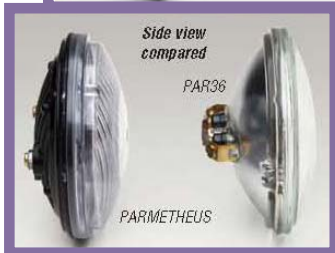

WHELEN

NEW! **PARMETHEUS™** SERIES

Features

- > Assembly will fit in all locations where a PAR36 Lamp is utilized.
- > Power wires attach to brass screw terminals (same as PAR Lamp).
- > Weight is virtually identical to PAR36.
- > Melt heat dissipating, coated back shell.
- > Polycarbonate, replaceable, hard-coated outer lens.
- > Light output stable over thousands of operational hours
- > Best available solution for 100 Halogen PAR Lamp replacement.

Model 71080 Series

LED Beacon for Rotorcraft

71080 series LED beacons are FAA TSO compliant self-contained LED anti-collision lights (Ref. Class I-150 effective candlepower). They are designed to replace a range of products. Refer to Whelen Catalogue for more details.